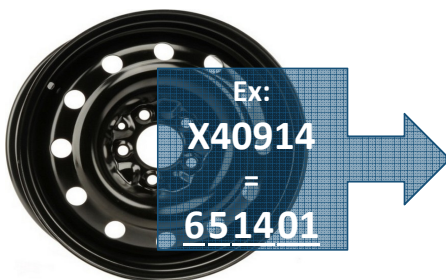

# INTERCHANGE DES NOUVEAUX NUMÉROS DE ROUES D'ACIER DTD INTERCHANGE OF NEW DTD STEEL WHEEL NUMBERS

## DESCRIPTION DES NUMÉROS DTD - DTD NUMBERS DESCRIPTION

6	5	14			01
Grandeur / Size	Trous / Holes	Montage / Bolt Circle			Aléatoire / Random
2 = 20"	4	00 = 100 mm	21 = 210 mm	50 = 150 mm	00 à/to 99
3 = 13"	5	05 = 105 mm	22 = 200 mm	60 = 160 mm	
4 = 14"	6	08 = 108 mm	25 = 205 mm	65 = 165,1 mm	
5 = 15"	7	10 = 110 mm	27 = 127 mm	70 = 170 mm	
6 = 16"	8	12 = 112 mm	30 = 130 mm	80 = 180 mm	
7 = 17"		14 = 114,3 mm	32 = 132 mm	98 = 98 mm	
8 = 18"		15 = 115 mm	35 = 135 mm		
9 = 19"		20 = 120 mm	39 = 139,7 mm		